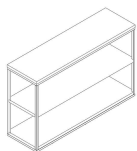

■ T100FM3

■ T100MY1

■ T100OX1

■ T100FMB

■ T100FD4

■ T100M00

SCHEMATICS

SQUARE CORNER

45cm x 45cm H 54cm
17,72" x 17,72" H 21,26"

SQUARE CENTRAL

90cm x 90cm H 34cm
35,43" x 35,43" H 13,39"

RECTANGULAR CONSOLE

27cm x 90cm H 56cm
10,63" x 35,43" H 22,05"

90cm x 27cm H 56cm
35,43" x 10,63" H 22,05"

ROUND CORNER

45cm x 45cm H 54cm
17,72" x 17,72" H 21,26"

45cm x 45cm H 56cm
17,72" x 17,72" H 22,05"

ROUND CENTRAL

100cm x 100cm H 34cm
39,37" x 39,37" H 13,39"

FINISHINGS

Frame finishing

ANTHRACITE